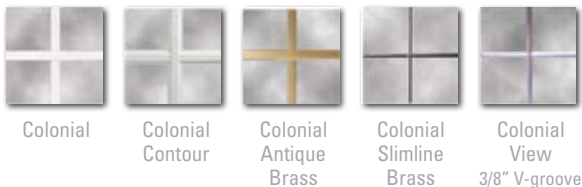

Internal Mutins*

Colonial Colonial Contour Colonial Antique Brass Colonial Slimline Brass Colonial View 3/8" V-groove

Seat Boards

Wood

Pionite® Laminate*

1" Insulated seat board* increases R value to 6.22